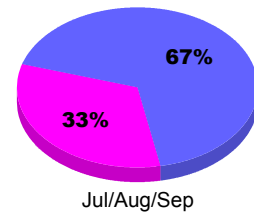

**Membership Results
2012-2013**

**Membership
2011-2012**

Month	Net Memb Goal	Actual New Memb	Actual Dropped Memb	Gain/Loss of Memb	Gain/Loss of Memb
Jul/Aug/Sep	0	33	-50	-17	-41
Totals	0	33	-50	-17	-41

Membership Results 2012-2013

Goal, New, Dropped, Gain/Loss

Comparison of Membership Gain/Loss

Current Year Compared to the Previous Year

Gender Comparison 2012-2013

Male Female