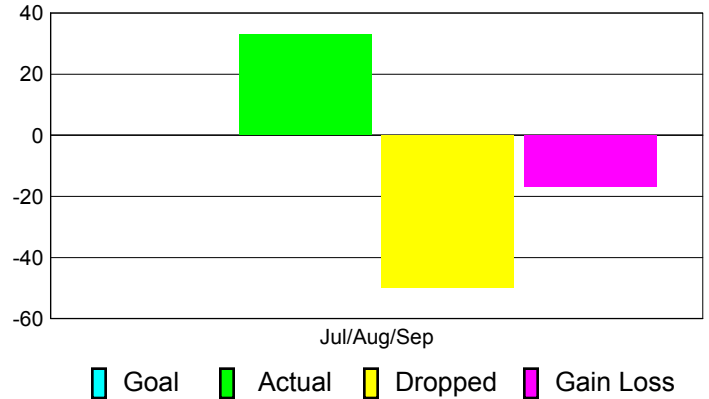

Membership Results 2012-2013

Goal, New, Dropped, Gain/Loss